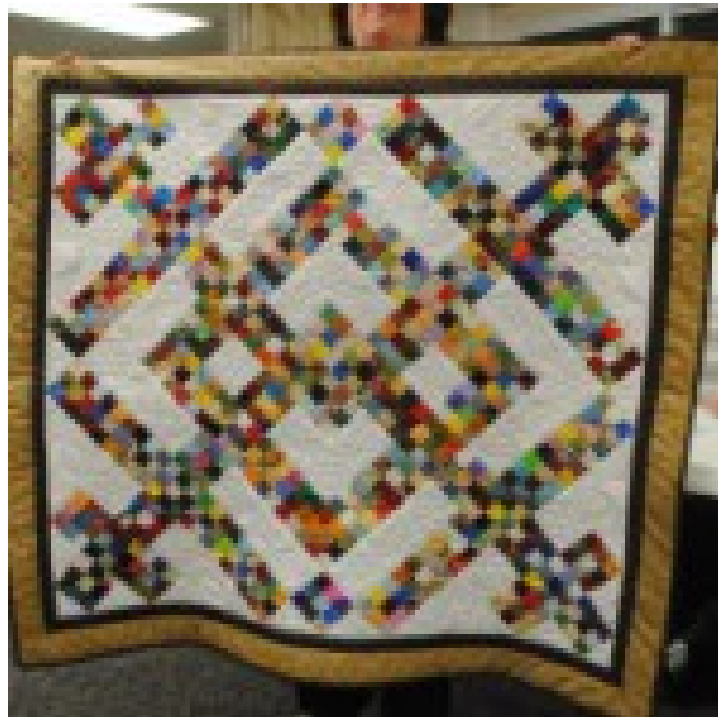

Finished Projects

Summer Stars at Fawn Lake

Bear Paw

Dawn's Disney Princess
wallhanging

Blueberries and Cream

Scrappy Churndash
Delight

Surrounded By Scraps

Scrappy Stars Around the Corner

The back of the I Spy Quilts

I Spy Quilts

Scrappy Bear Paw

9 Patch Baskets

Scrappy Pinwheels w/ Scrappy Sashing

Strippy Strings

Arrow Baskets

9 Patch Flower Pots

Scrap-In-A-Box 2015 Mystery

Scrapitude 2014 Mystery

You Are My Beloved

Double Irish Chain with a Twist

Playing with 9 patches

Road To Richmond

Dogtooth Violet

Elizabeth's quilt

Matthew's Baby
Quilt

Matthew's Elmo
Quilt

Matthew's Elmo
Quilt

Matthew's
Baptism Quilt

Road to Arkansas

Christmas
Tablerunner

Christmas
Tablerunner

Christmas
Tablerunner