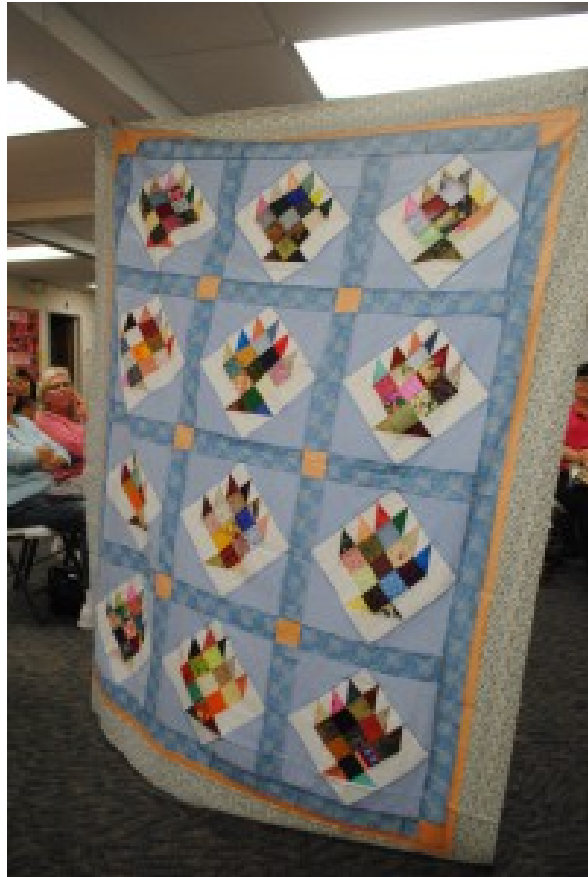

Finished Projects

Summer Stars at Fawn Lake

Bear Paw

Dawn's Disney Princess
wallhanging

Blueberries and Cream

Scrappy Churndash
Delight

Surrounded By Scraps

Scrappy Stars Around the Corner

The back of the I Spy Quilts

I Spy Quilts

Scrappy Bear Paw

9 Patch Baskets

Scrappy Pinwheels w/ Scrappy Sashing

Strippy Strings

Arrow Baskets

9 Patch Flower Pots

Scrap-In-A-Box 2015 Mystery

Scrapitude 2014 Mystery

You Are My Beloved

Double Irish Chain with a Twist

Playing with 9 patches

Road To Richmond

Dogtooth Violet

Elizabeth's quilt

Matthew's Baby
Quilt

Matthew's Elmo
Quilt

Matthew's Elmo
Quilt

Matthew's
Baptism Quilt

Road to Arkansas

Christmas
Tablerunner

Christmas
Tablerunner

Christmas
Tablerunner