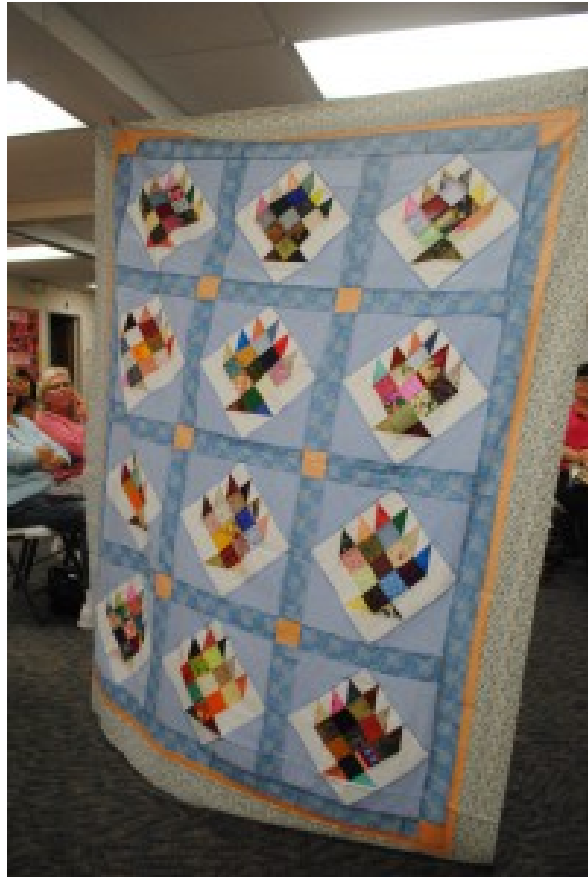

Finished Projects

Summer Stars at Fawn Lake

Bear Paw

Dawn's Disney Princess wallhanging

Blueberries and Cream

Scrappy Churndash
Delight

Surrounded By Scraps

Scrappy Stars Around the
Corner

The back of the I Spy Quilts

I Spy Quilts

Scrappy Bear Paw

9 Patch Baskets

Scrappy Pinwheels w/ Scrappy Sashing

Strippy Strings

Arrow Baskets

9 Patch Flower Pots

Scrap-In-A-Box 2015 Mystery

Scrapitude 2014 Mystery

You Are My Beloved

Double Irish Chain with a Twist

Playing with 9 patches

Road To Richmond

Dogtooth Violet

Elizabeth's quilt

Matthew's Baby
Quilt

Matthew's Elmo
Quilt

Matthew's Elmo
Quilt

Matthew's
Baptism Quilt

Road to Arkansas

Christmas
Tablerunner

Christmas
Tablerunner

Christmas
Tablerunner